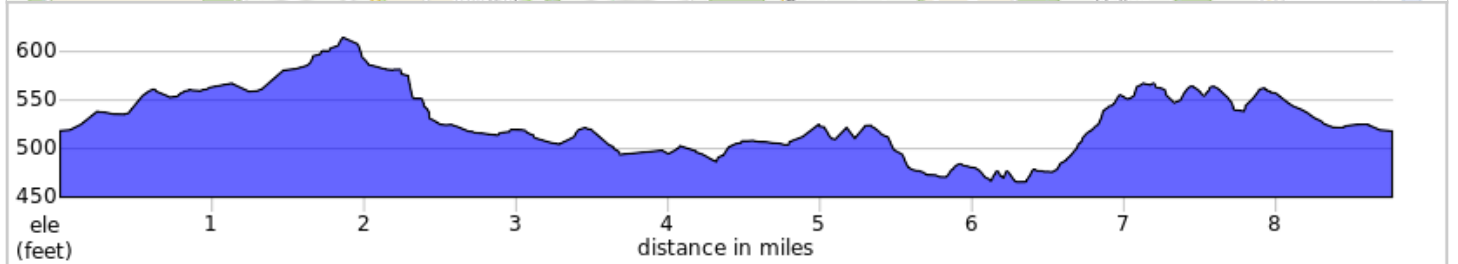

Ride #1 from Federal Point

Ride #1 from Federal Point

Dist	Type	Note	Next
0.0	📍	Start of route	0.2
0.2	➔	R onto N Hay St	0.2
0.4	➡	L onto Buford Ave	0.4
0.8	➔	R onto Reynolds Ave N	0.3
1.1	➡	L onto Buford Ave	0.6
1.8	⬆	Continue onto Confederate Ave	0.4
2.1	⬆	Continue onto Doubleday Ave	0.1
2.2	➡	L onto Robinson Ave	0.2
2.4	➔	R onto Mummasburg Rd	0.3
2.7	➡	L onto Howard Ave	1.0
3.7	➔	R onto US-15 BUS S	0.4
4.1	➡	L onto E Broadway	0.1

4.1 miles. +129/-147 feet

Dist	Type	Note	Next
4.2	➔	E Broadway turns R and becomes N 4th St	0.6
4.8	➔	R onto E Middle St	0.2
5.0	➡	L onto Liberty St	0.0
5.0	⬆	Continue onto E Confederate Ave	1.3
6.4	➔	R onto Colgrove Ave	0.0
6.4	➡	Slight L onto Geary Ave	0.4
6.8	➡	L onto Slocum Ave	0.0
6.8	⬆	Continue onto Williams Ave	0.3
7.1	➡	Slight L onto Slocum Ave	0.2
7.3	⬆	Continue onto Wainwright Ave	0.4
7.7	➔	Slight R onto Schoolhouse Alley	0.2

3.6 miles. +189/-134 feet

Dist	Type	Note	Next
7.9	➡	L onto Wall Alley	0.0
7.9	➔	R onto Baltimore St	0.0
8.0	➡	L onto W High St	0.5
8.4	➔	R onto S Howard Ave	0.2
8.6	➔	R onto Springs Ave	0.2
8.8	📍	End of route	0.0